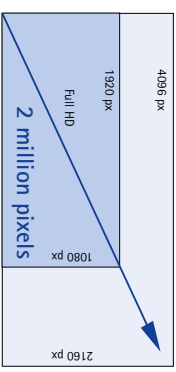

## The new Dimension in Video Images

# Wireless

**NEW:** Sim.CAM 4K Wireless\* – **4K** ULTRA HD

### More Details. Better Treatment.

Fascinating images—with clear, sharp contours and strikingly improved color. Details that Full HD was unable to depict are now clearly and distinctly visualized in 4K ULTRA HD. If needed, a cable version of Sim.CAM 4K as a separate arm solution is available.

Sim.CAM 4K and Sim.CAM 4K Wireless*	
Resolution	8,847,360 pixels
4K Ultra HD	4096 x 2160
Zoom	12x optical 12x digital
Image positioning	> 360°, mechanically and electronically
Video outputs	HDMI 1.4, DVI